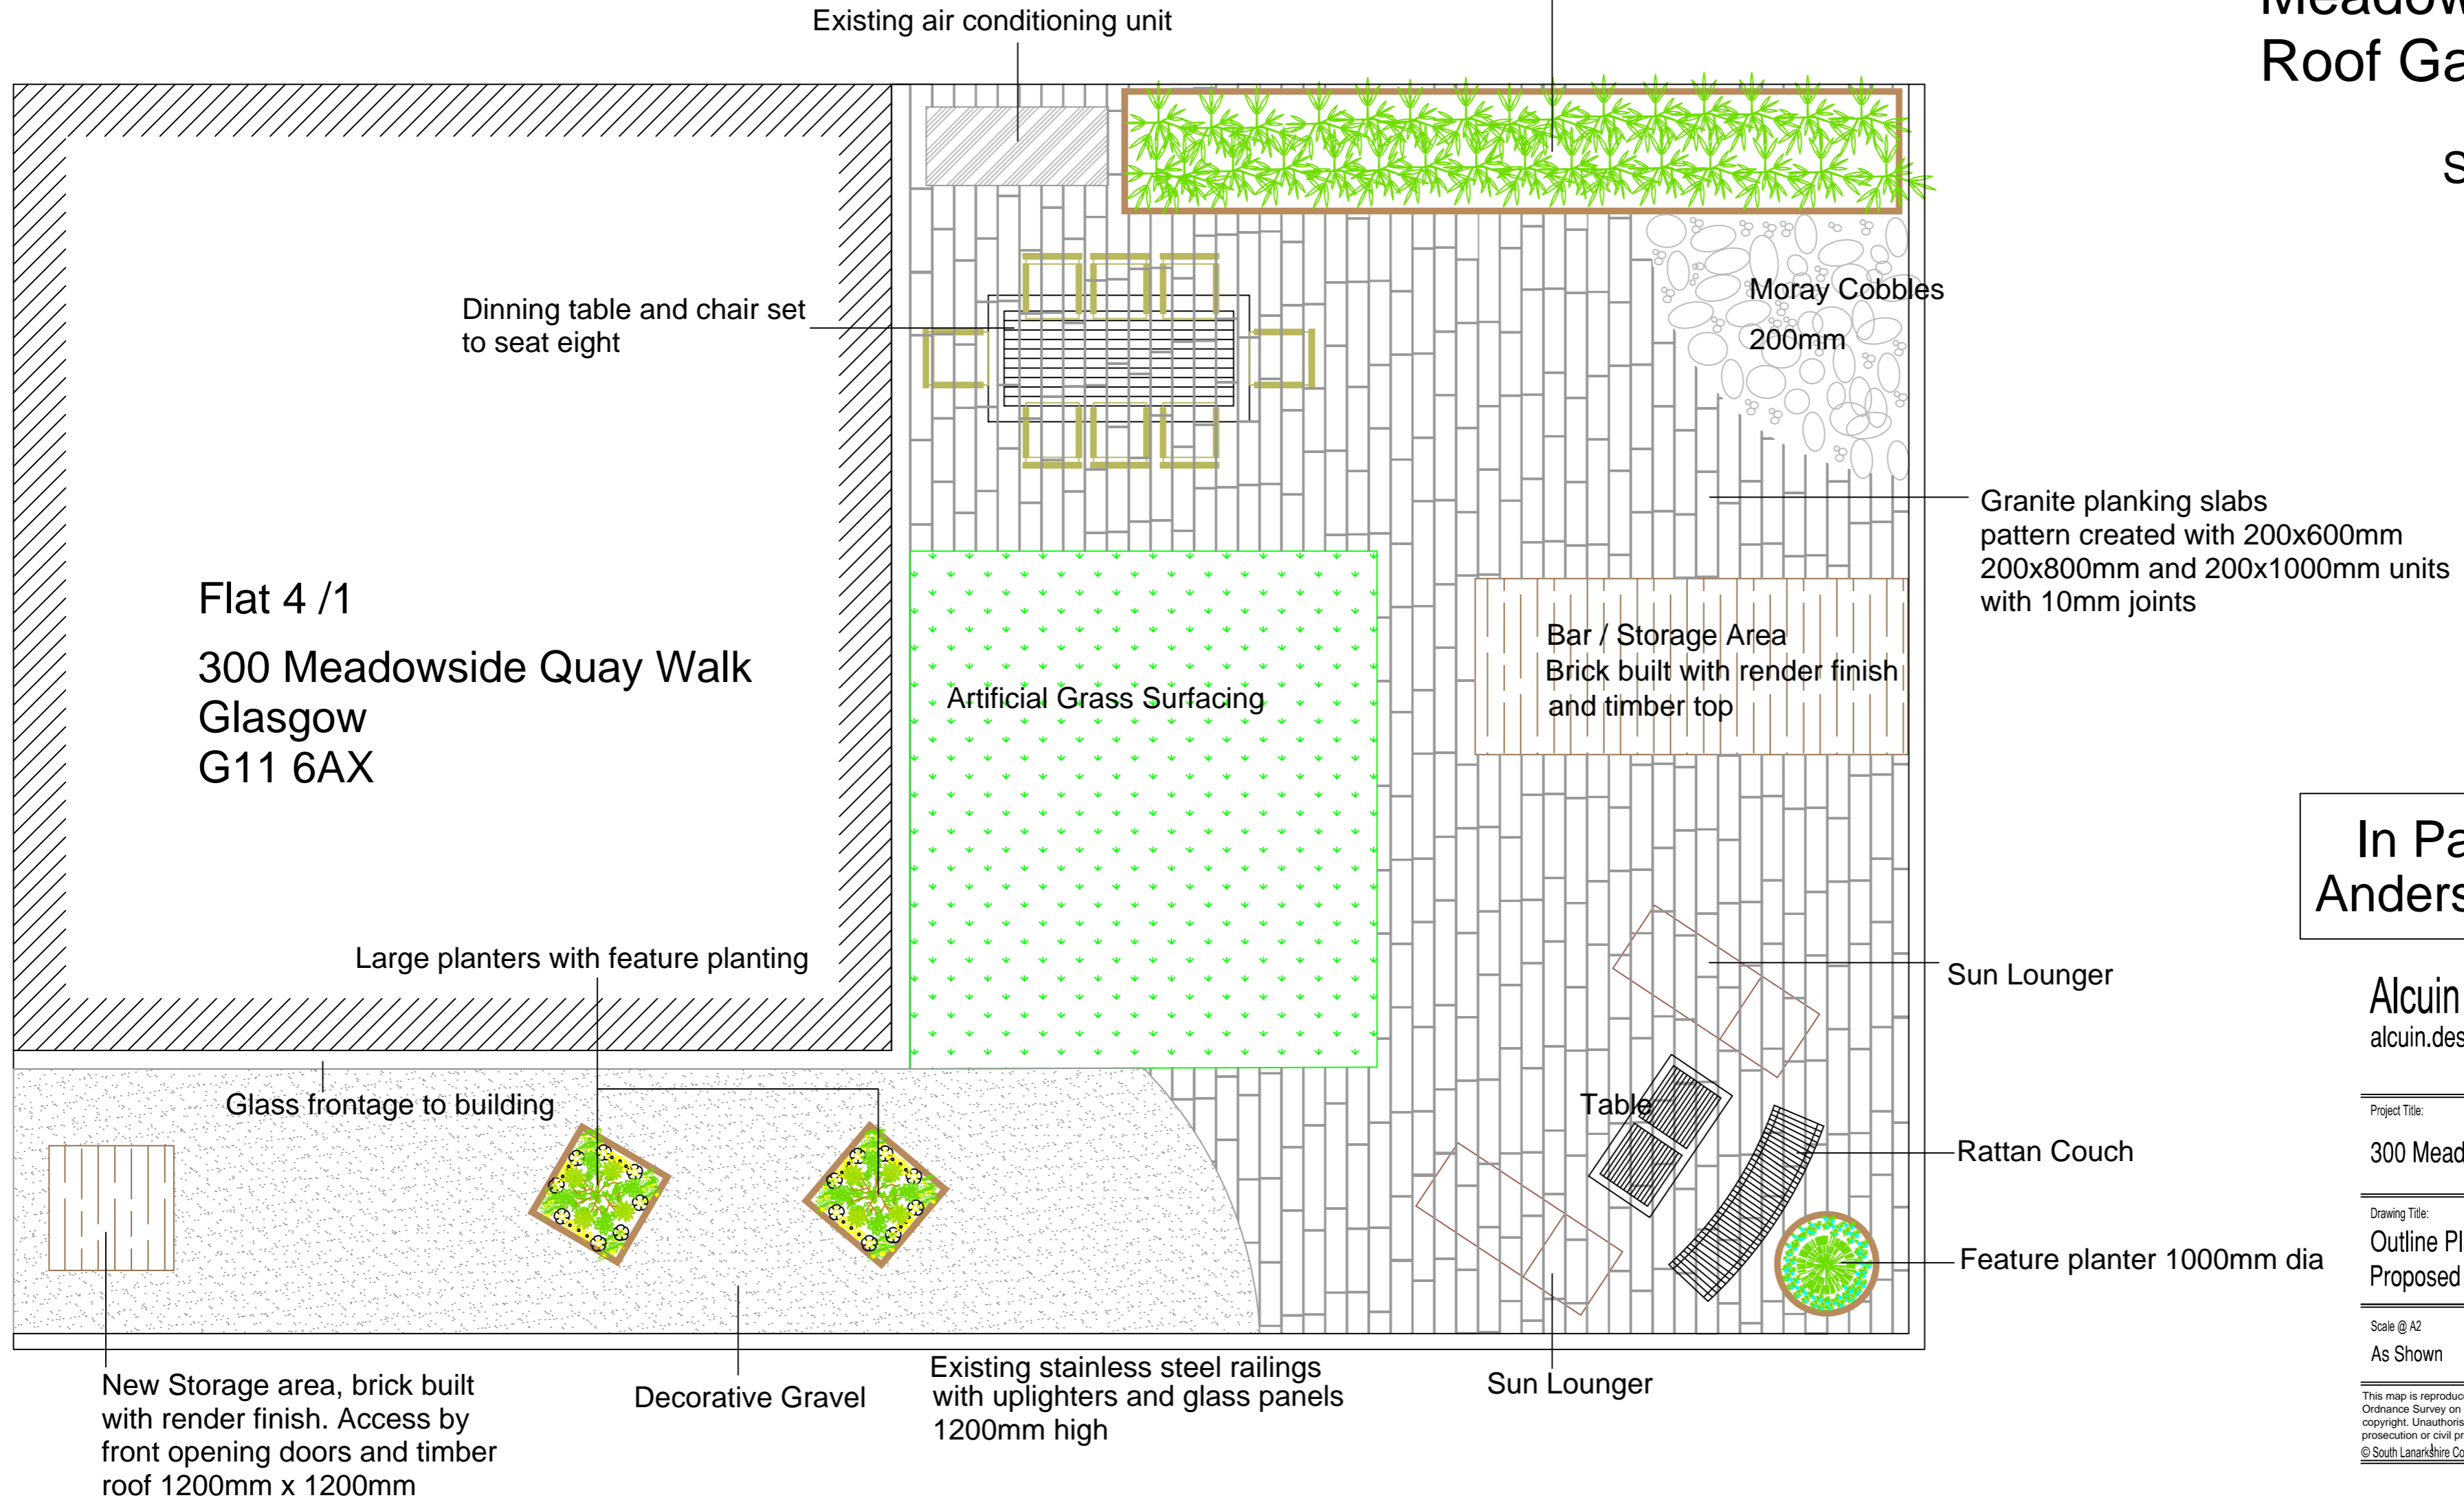

Living Bamboo Wall 1.8m high
planted in timber planter 500mm high

Meadowside Quay Walk Roof Garden

Scale 1:50

In Partnership With
Anderson Landscapes

Alcuin Landscape Design
alcuin.design@virginmedia.com

Project Title:
300 Meadowside Quay Walk

Drawing Title:
Outline Plan Of
Proposed Development

Scale @ A2: As Shown
Drawn by:
Date: 29-03-13
Checked by: